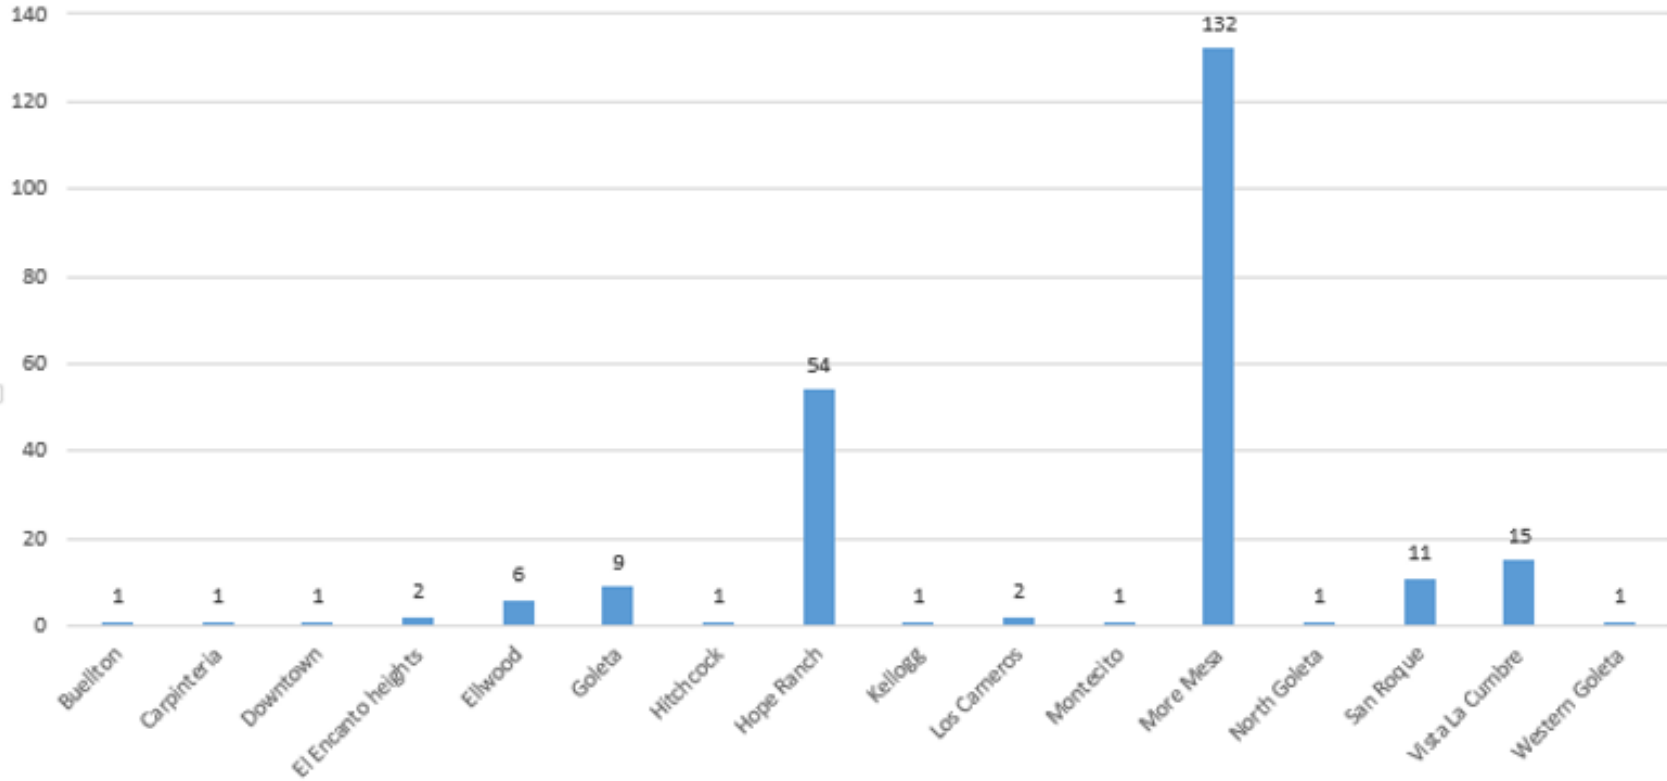

Complaint - Histogram

Start Date / Time: 2019-01-01 00:00:00
End Date / Time: 2019-01-31 23:59:59

Group By: Community
Filter Name:

Total Number of Complaints: 113

Complaint - Histogram

Start Date / Time: 2019-02-01 00:00:00
End Date / Time: 2019-02-28 23:59:59

Group By: Community
Filter Name:

Total Number of Complaints: 68

Complaint - Histogram

Start Date / Time: 2019-03-01 00:00:00
End Date / Time: 2019-03-31 23:59:59

Group By: Community
Filter Name:

Total Number of Complaints: 86

Complaint - Histogram

Start Date / Time: 2019-04-01 00:00:00
End Date / Time: 2019-04-30 23:59:59

Group By: Community
Filter Name:

Total Number of Complaints: 239

Complaint - Histogram

Start Date / Time: 2019-05-01 00:00:00
End Date / Time: 2019-05-31 23:59:59