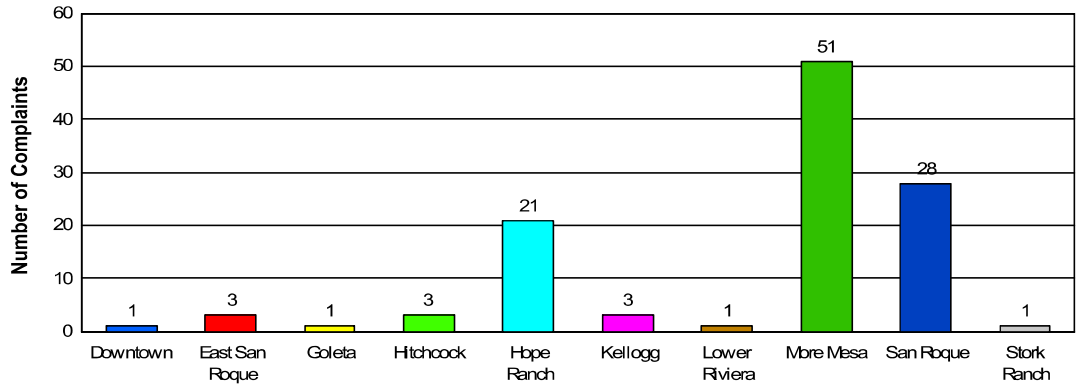

Complaint - Histogram

Start Date / Time: 2019-01-01 00:00:00
End Date / Time: 2019-01-31 23:59:59

Group By: Community
Filter Name:

Total Number of Complaints: 113

Complaint - Histogram

Start Date / Time: 2019-02-01 00:00:00
End Date / Time: 2019-02-28 23:59:59

Group By: Community
Filter Name:

Total Number of Complaints: 68

Complaint - Histogram

Start Date / Time: 2019-03-01 00:00:00
End Date / Time: 2019-03-31 23:59:59

Group By: Community
Filter Name:

Total Number of Complaints: 86