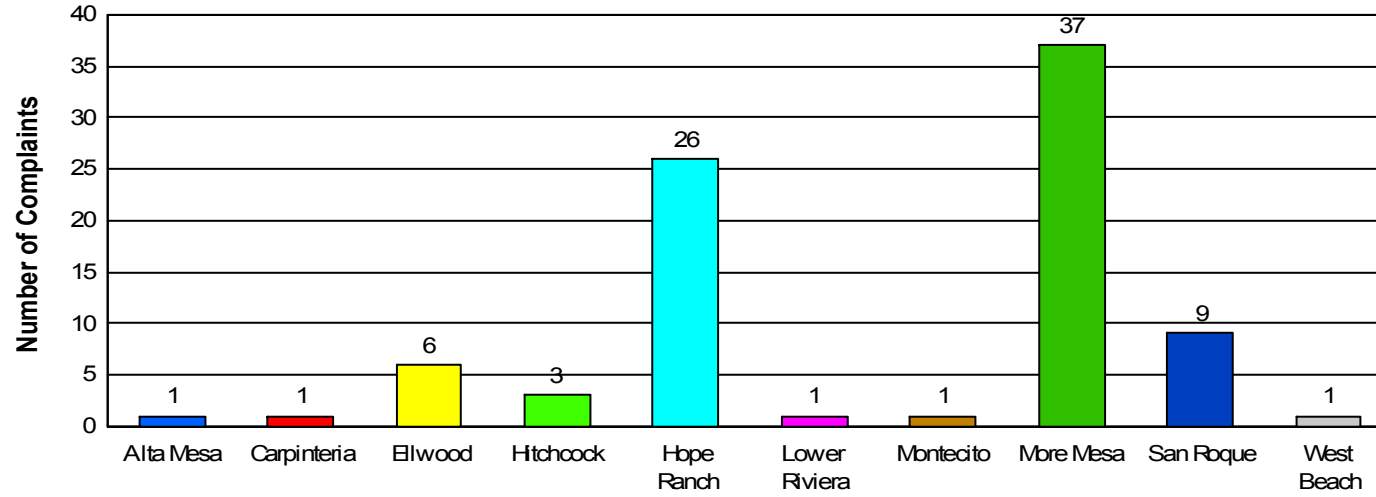

Group By: Community
Filter Name:

Total Number of Complaints: 68

Complaint - Histogram

Start Date / Time: 2019-03-01 00:00:00
End Date / Time: 2019-03-31 23:59:59

Group By: Community
Filter Name:

Total Number of Complaints: 86

Complaint - Histogram

Start Date / Time: 2019-04-01 00:00:00
End Date / Time: 2019-04-30 23:59:59

Group By: Community
Filter Name:

Total Number of Complaints: 239

Complaint - Histogram

Start Date / Time: 2019-05-01 00:00:00
End Date / Time: 2019-05-31 23:59:59