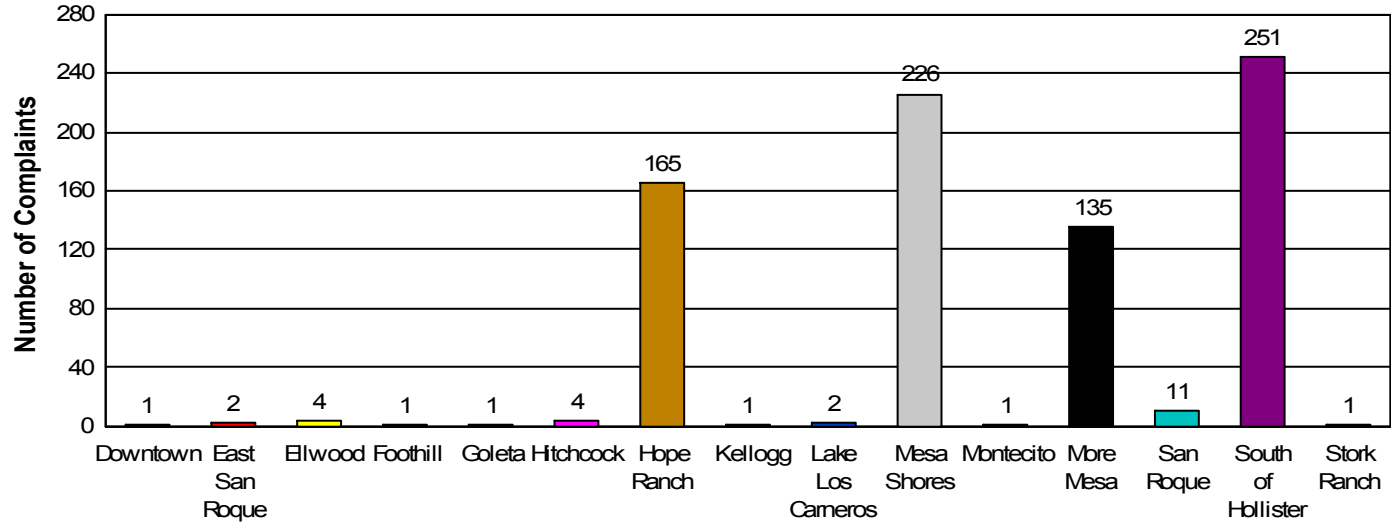

Group By: Community
Filter Name:

Total Number of Complaints: 535

Complaint - Histogram

Start Date / Time: 2019-06-01 00:00:00
End Date / Time: 2019-06-30 23:59:59

Group By: Community
Filter Name:

Total Number of Complaints: 806