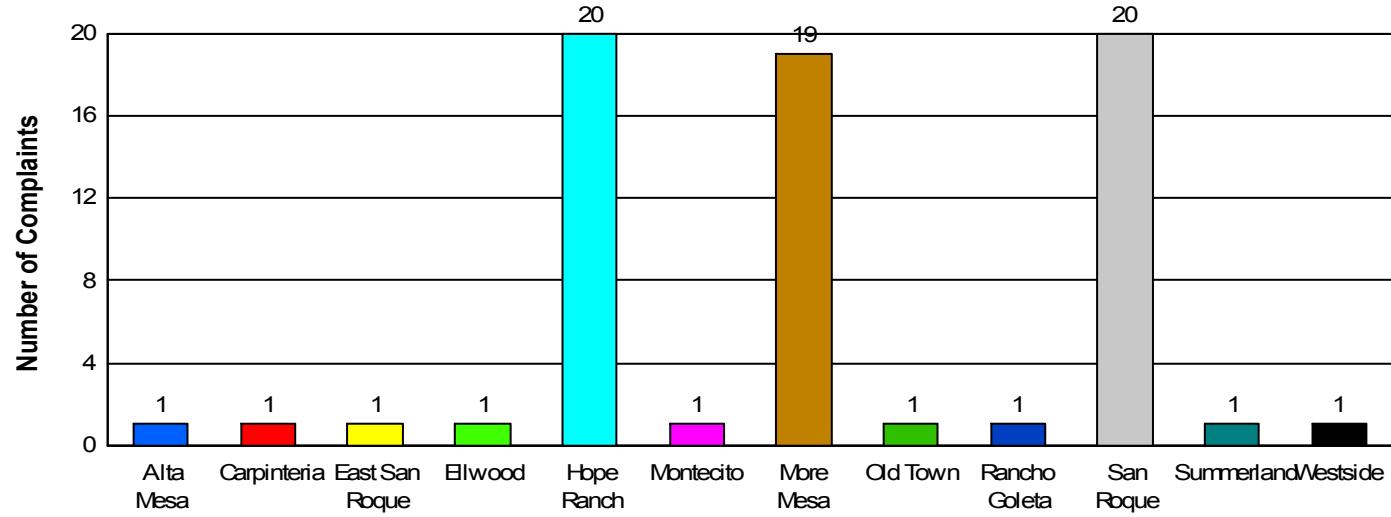

Complaint - Histogram

Start Date / Time: 2019-01-01 00:00:00
End Date / Time: 2019-01-31 23:59:59

Group By: Community
Filter Name:

Total Number of Complaints: 113

Complaint - Histogram

Start Date / Time: 2019-02-01 00:00:00
End Date / Time: 2019-02-28 23:59:59

Group By: Community
Filter Name:

Total Number of Complaints: 68

Complaint - Histogram

Start Date / Time: 2019-03-01 00:00:00
End Date / Time: 2019-03-31 23:59:59

Group By: Community
Filter Name:

Total Number of Complaints: 86

Complaint - Histogram

Start Date / Time: 2019-04-01 00:00:00
End Date / Time: 2019-04-30 23:59:59

Group By: Community
Filter Name:

Total Number of Complaints: 239

Complaint - Histogram

Start Date / Time: 2019-05-01 00:00:00
End Date / Time: 2019-05-31 23:59:59