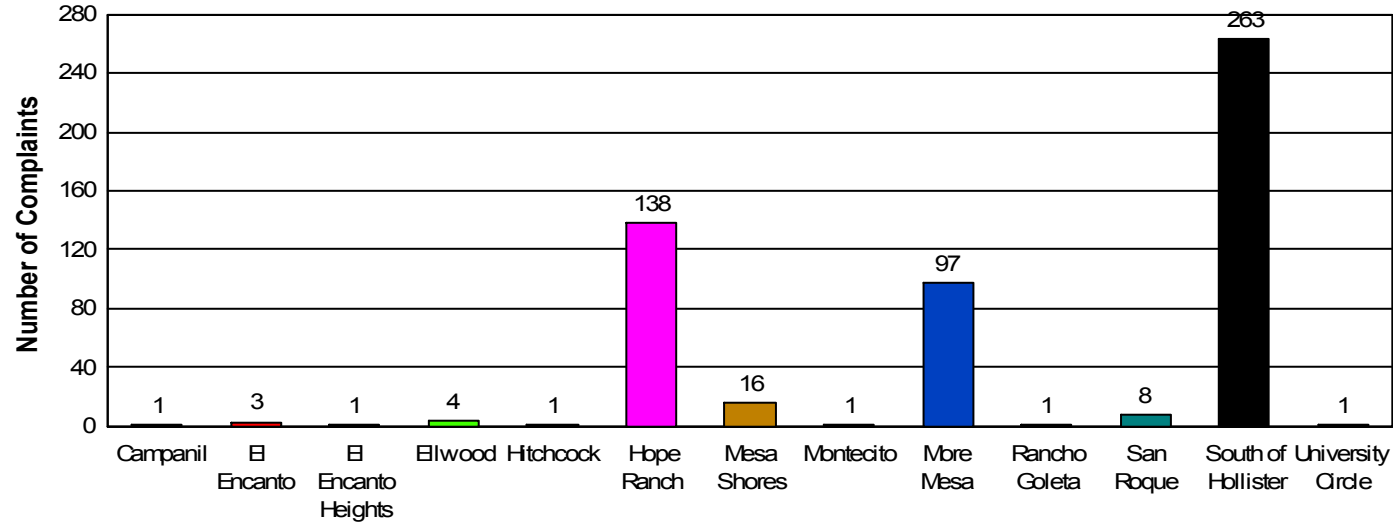

Complaint - Histogram

Start Date / Time: 2019-04-01 00:00:00
End Date / Time: 2019-04-30 23:59:59

Group By: Community
Filter Name:

Total Number of Complaints: 239

Complaint - Histogram

Start Date / Time: 2019-05-01 00:00:00
End Date / Time: 2019-05-31 23:59:59

Group By: Community
Filter Name:

Total Number of Complaints: 535

Complaint - Histogram

Start Date / Time: 2019-06-01 00:00:00
End Date / Time: 2019-06-30 23:59:59

Group By: Community
Filter Name:

Total Number of Complaints: 806